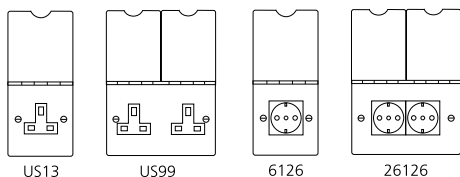

### Power Sockets

Also fits various Trunking Systems.

	Product Code Black Inserts	Product Code White Inserts	Plate Size	Floor Box Depth
Floor Socket 1g 13A Unswitched	82D US13 BL	82D US13 WH	86 x 96 mm	35 mm
Floor Socket 2g 13A Unswitched	82D US99 BL	82D US99 WH	144 x 94 mm	35 mm