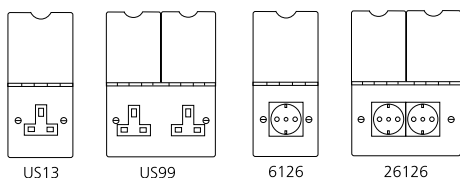

Satin Stainless Steel

(Other finishes available to Special Order)