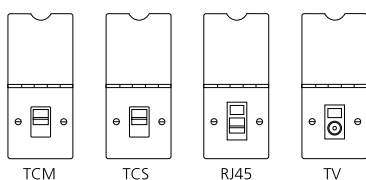

### Power Sockets

Also fits various Trunking Systems.

	Product Code Black Inserts	Product Code White Inserts	Plate Size	Floor Box Depth
Floor Socket 1g 13A Unswitched	82D US13 BL	82D US13 WH	86 x 96 mm	35 mm
Floor Socket 2g 13A Unswitched	82D US99 BL	82D US99 WH	144 x 94 mm	35 mm