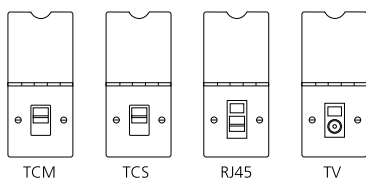

Satin Stainless Steel

(Other finishes available to Special Order)